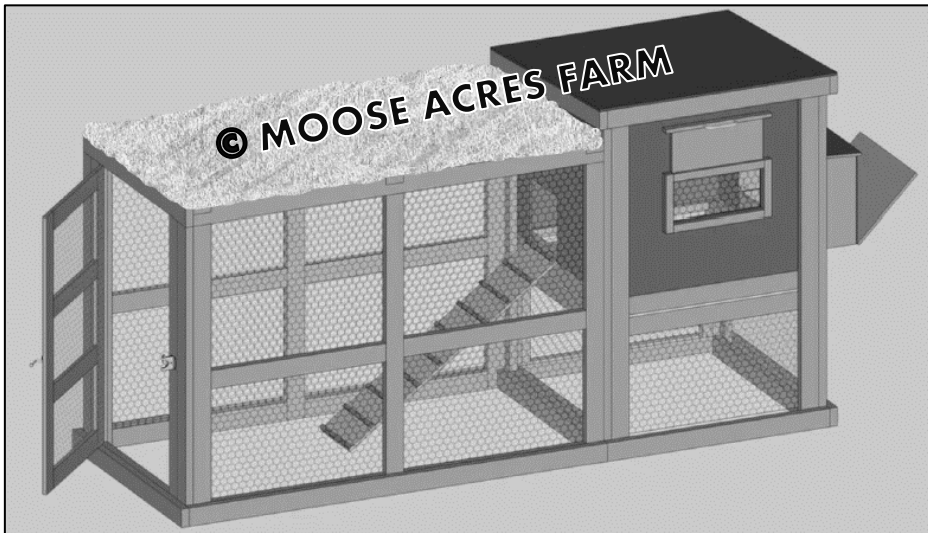

MOOSE ACRES FARM

© Moose Acres Farm

3 HEN PACKAGE

Coop shown built to The City of Edmonton standards, it will fit 3-4 hens and is insulated.

3 Hen Package Includes:

- Coop built to permitting area standards
- Layer pellets (pre-measured for 5 months)
- Rubber food dish
- Plastic Waterer
- 5KG Bag of Crushed Oyster Shell
- Built in corner feeder
- 3 Hens laying brown eggs
- Free Delivery & Pick-up
- Support and Mentorship

© Moose Acres Farm